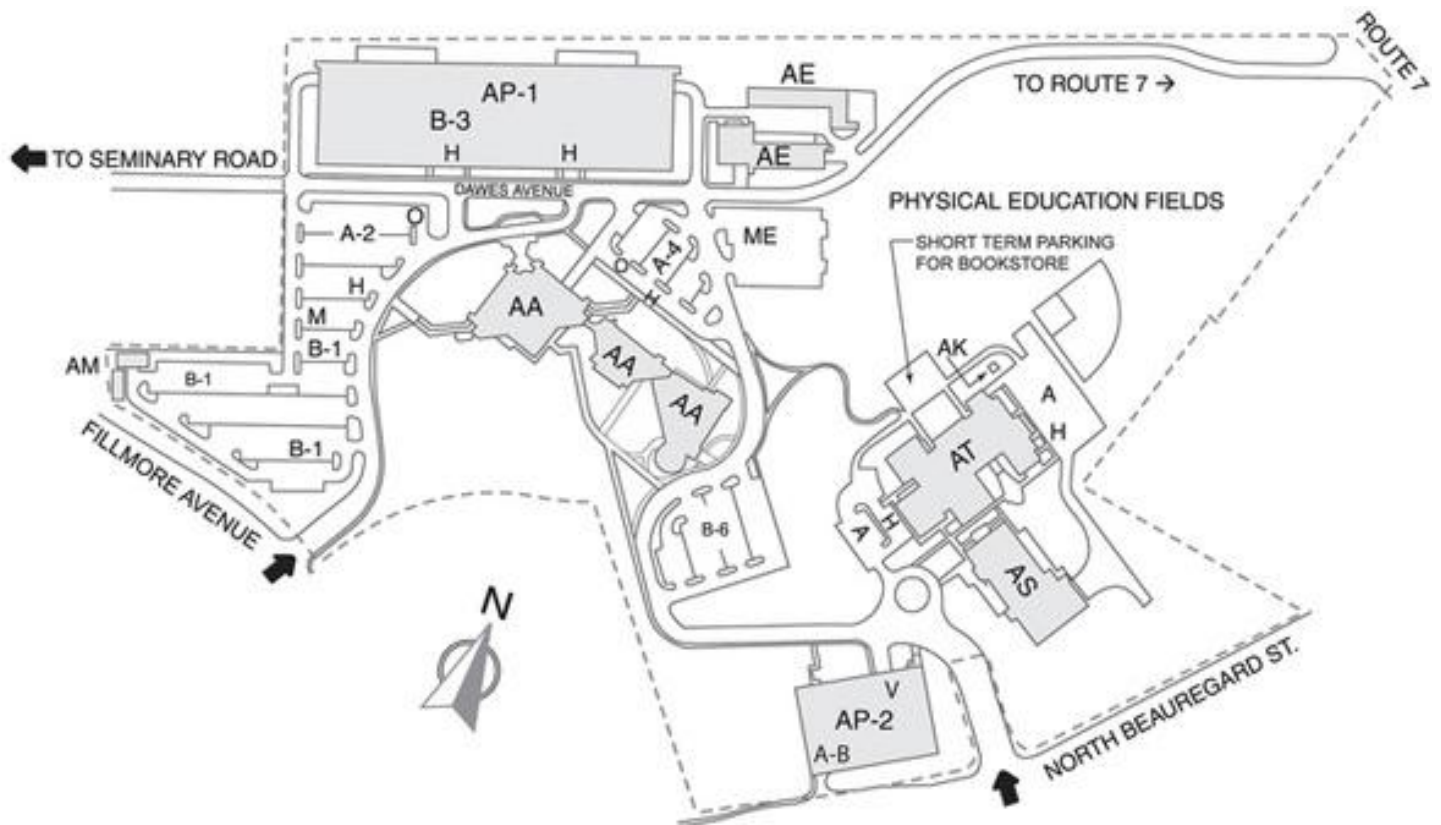

By Car

From the South, Capitol Beltway:

Take I-395 North to Exit 4 (Seminary Road West) / Go west on Seminary Road for three traffic lights / Turn right on Beauregard Street / Take the first left on Fillmore Avenue / Turn right into the college

From the North, Arlington and DC:

Take I-395 South to Exit 5 (King Street West) / Turn left onto Beauregard Street / Turn right into the college

Park in "B" Student Lots

By Dash Bus

The campus is served by the Alexandria Transit Authority Dash Bus route AT6. To view route and schedule information, visit <http://www.dashbus.com/>.

Alexandria Campus
AA Denotes Bisdorf Building
B Denotes Student Parking